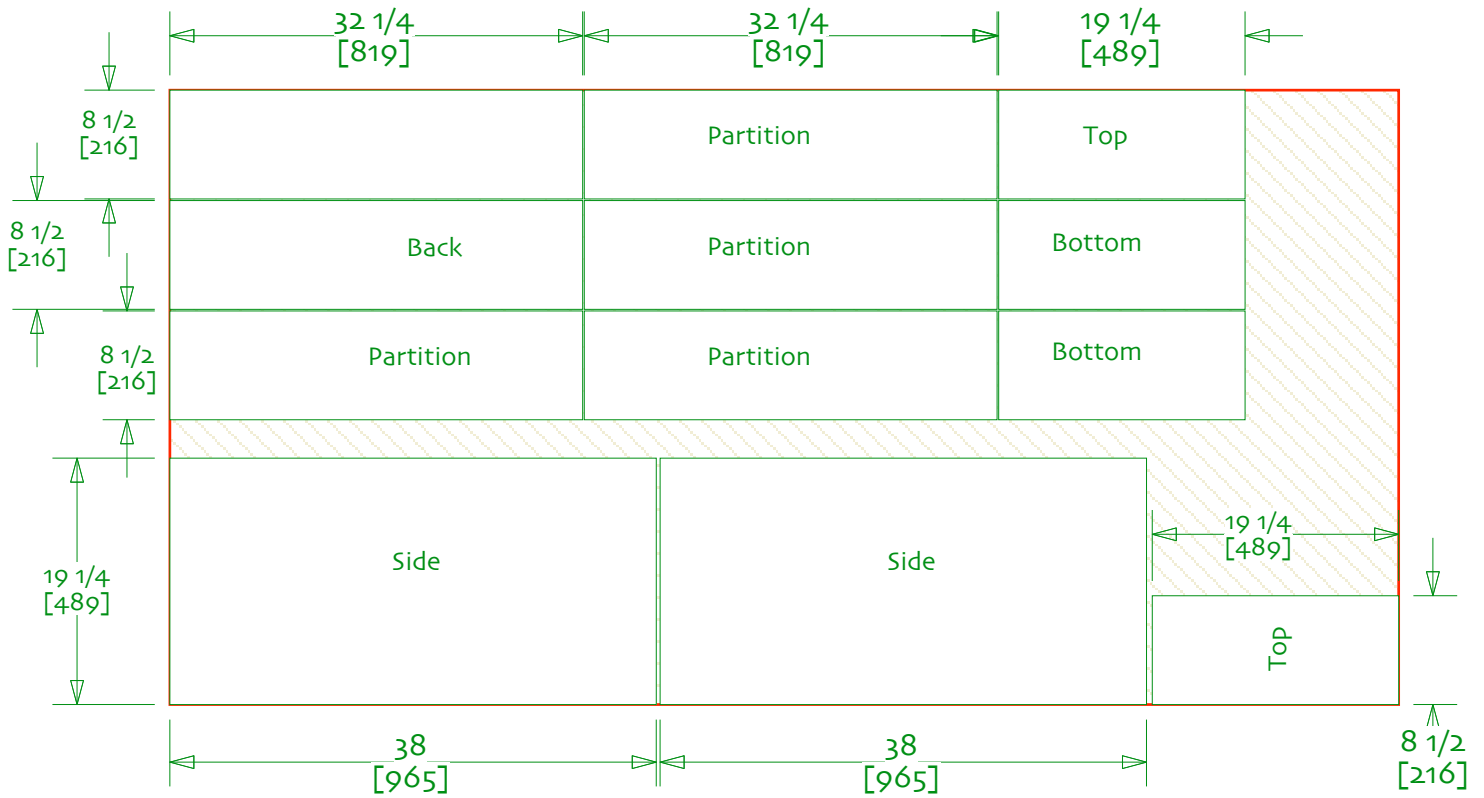

Nelson Pass BOFU TL

for Pioneer B20FU20-51FW Full Range
drawn by dld / 04-apr-08

PIONEER BU20FU20 IN TL LINE W/ TWEETERS - NORMALIZED TO 0 DB @ 500 HZ
<500 HZ = NEAR FIELD @ 5 KHZ BW. > 500 HZ = 1 METER @ 25 KHZ BW