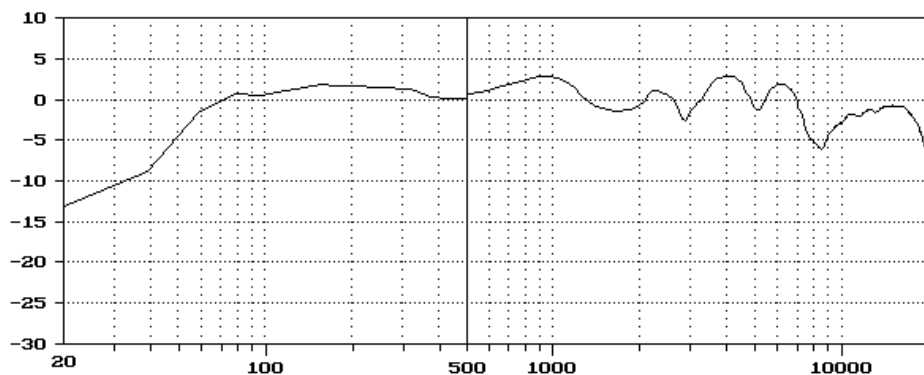

Nelson Pass BOFU TL

for Pioneer B20FU20-51FW Full Range
drawn by dld / 04-apr-08

PIONEER BU20FU20 IN TL LINE W/ TWEETERS - NORMALIZED TO 0 DB @ 500 HZ
<500 HZ = NEAR FIELD @ 5 KHZ BW. > 500 HZ = 1 METER @ 25 KHZ BW