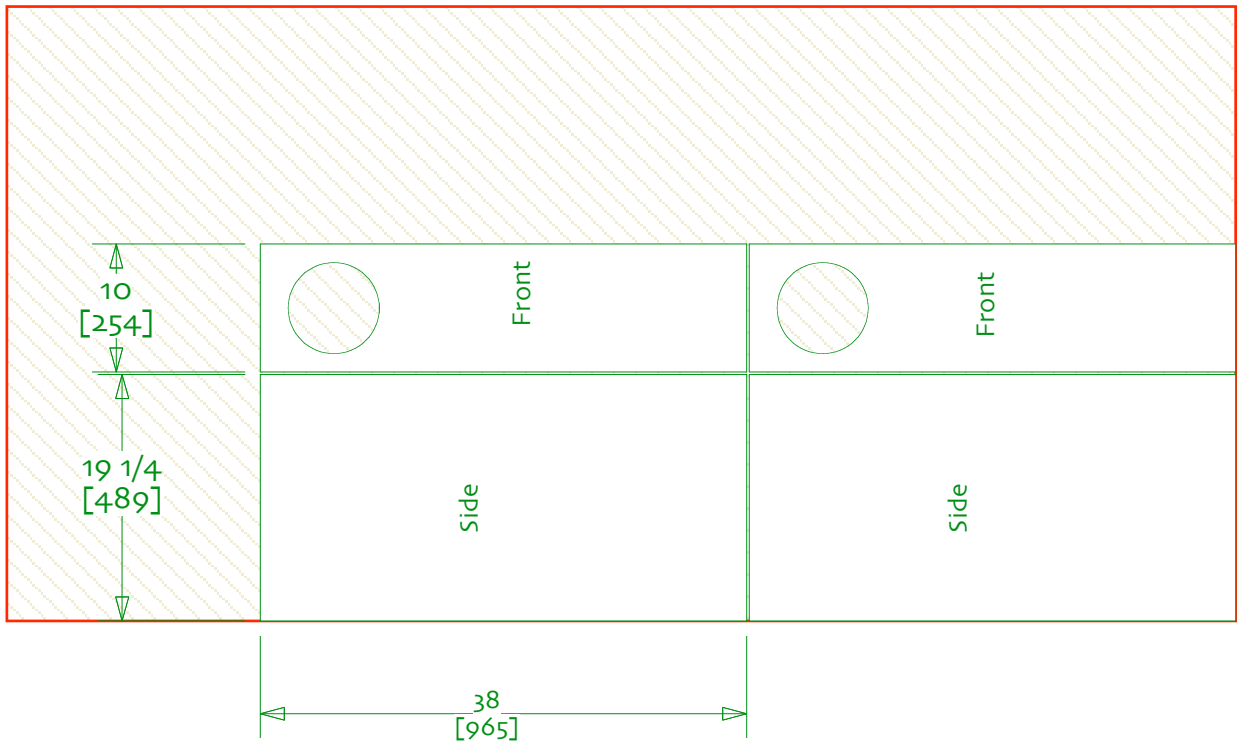

Nelson Pass BOFU TL

for Pioneer B20FU20-51FW Full Range
drawn by dld / 04-apr-08

PIONEER BU20FU20 IN TL LINE W/ TWEETERS - NORMALIZED TO 0 DB @ 500 HZ
<500 HZ = NEAR FIELD @ 5 KHZ BW. > 500 HZ = 1 METER @ 25 KHZ BW

Nelson Pass BOFU TL

Suggested Cutlist
 drawn by dld / 01-sep-10