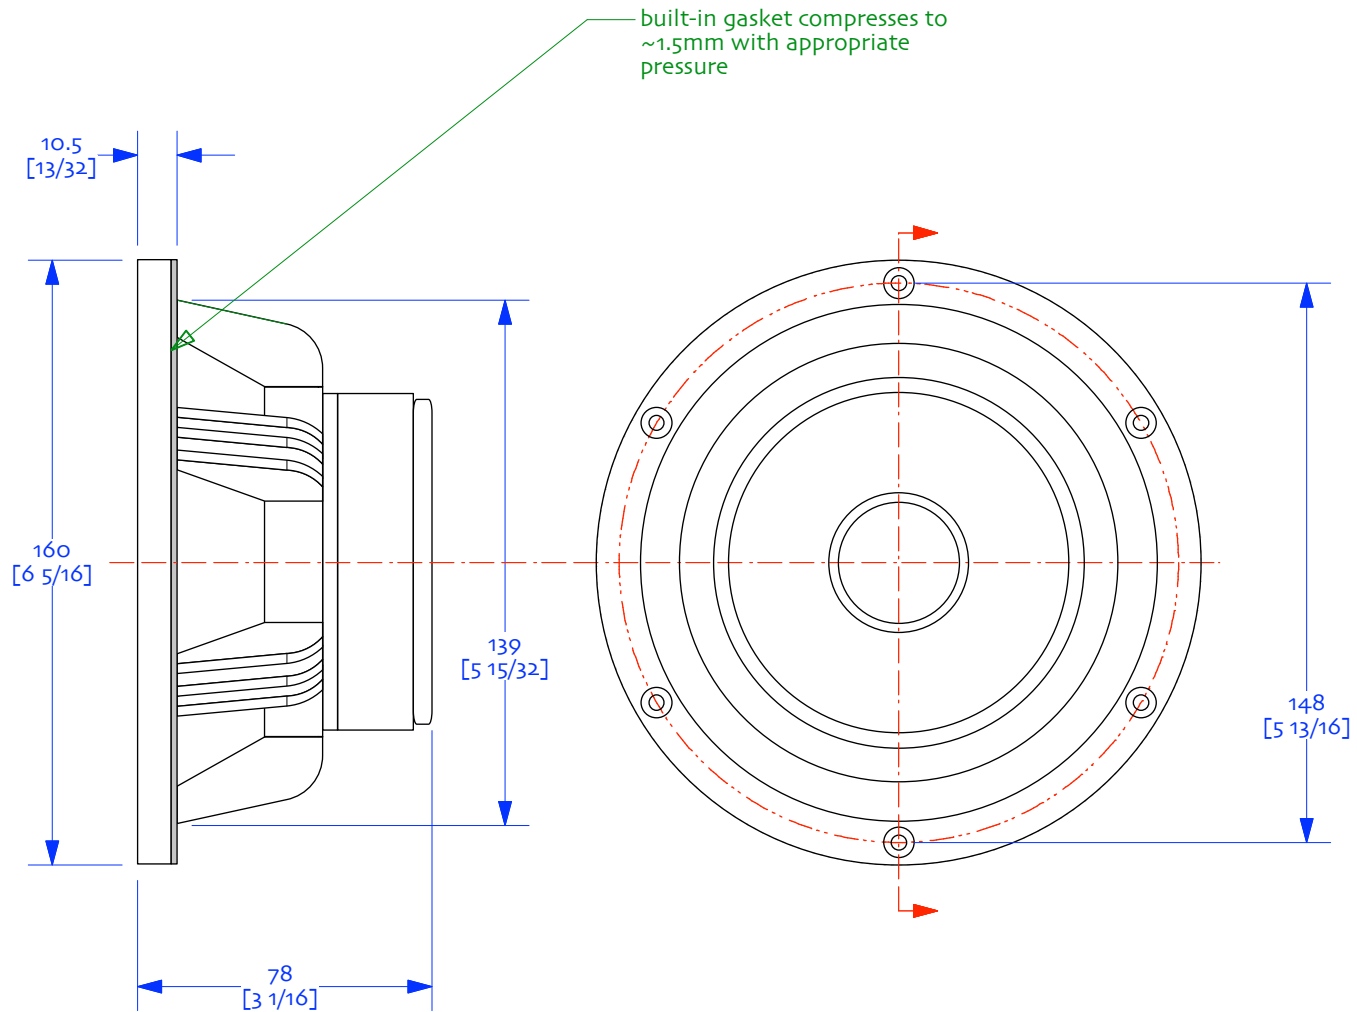

Alpair 10x  
with bezel cover  
driver dimensions  
drawn by dld | 16-june-2016

Alpair 10x  
no bezel cover  
driver dimensions  
drawn by dld | 16-june-2016